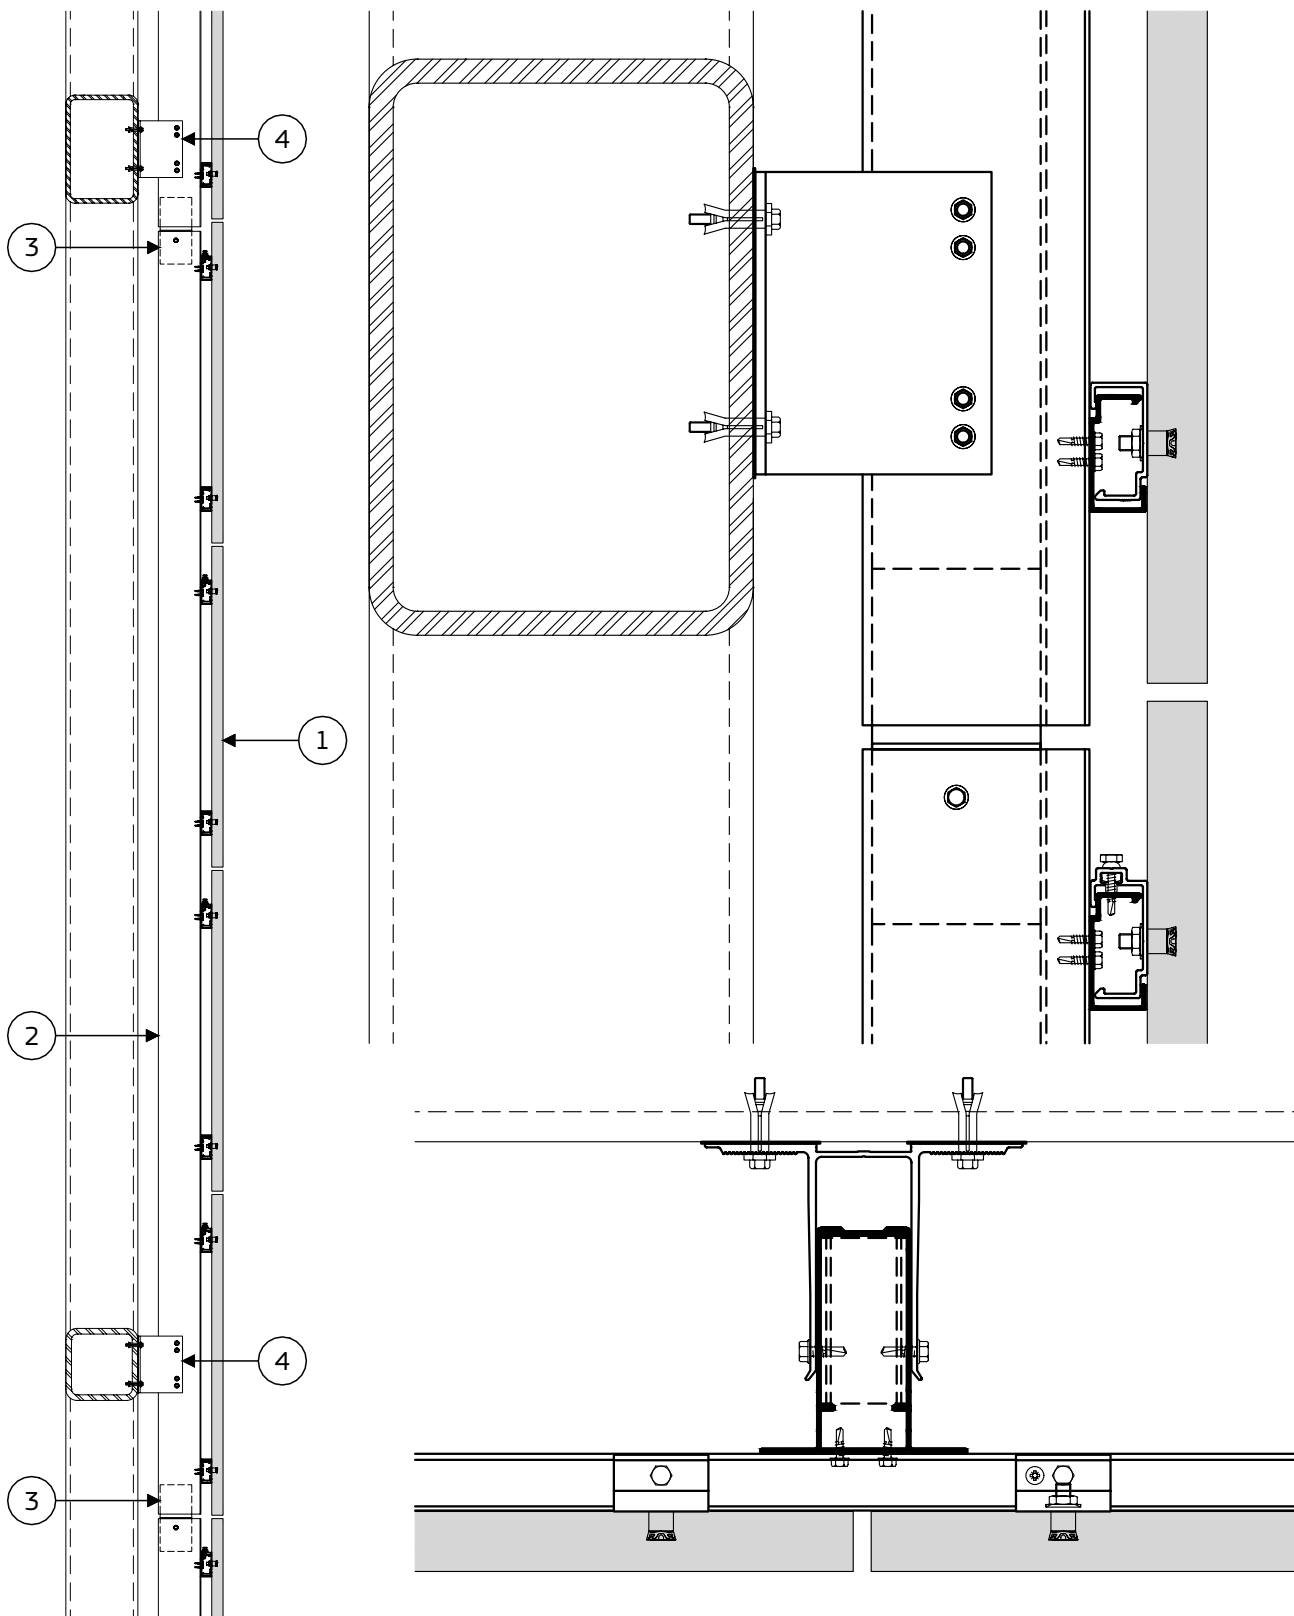

- ① CERAMIC PANEL KERATWIN K20
- ② AIO RAIL

- ③ AIO JOINT PROFILE
- ④ WALL BRACKET QAB 180/160

- ① STONE PANEL
- ② AIO RAIL

- ③ AIO JOINT PROFILE
- ④ WALL BRACKET QAB 125/160

① CERAMIC BAGUETTE

② CERAMIC PANEL KERATWIN K20

③ AIO PROFILE

④ WALL BRACKET QAB 125/160